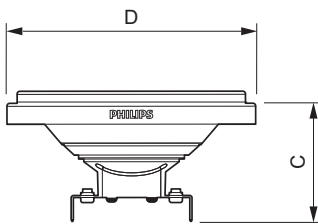

Toepassing

- Shops, hotels, restaurants, bars, cafés
- Galleries, museums, exhibitions, lobbies, corridors, stairwells, washrooms, reception areas

Gerelateerde producten

Maatschets

Product	C (Norm)	D (Norm)
LED 10-50W G53 WW 2700K 12V 24D	60	111
LED 10-50W G53 WH 3000K 12V 24D	60	111
LED 10-50W G53 WW 2700K 12V 40D	60	111
LED 10-50W G53 WH 3000K 12V 40D	60	111