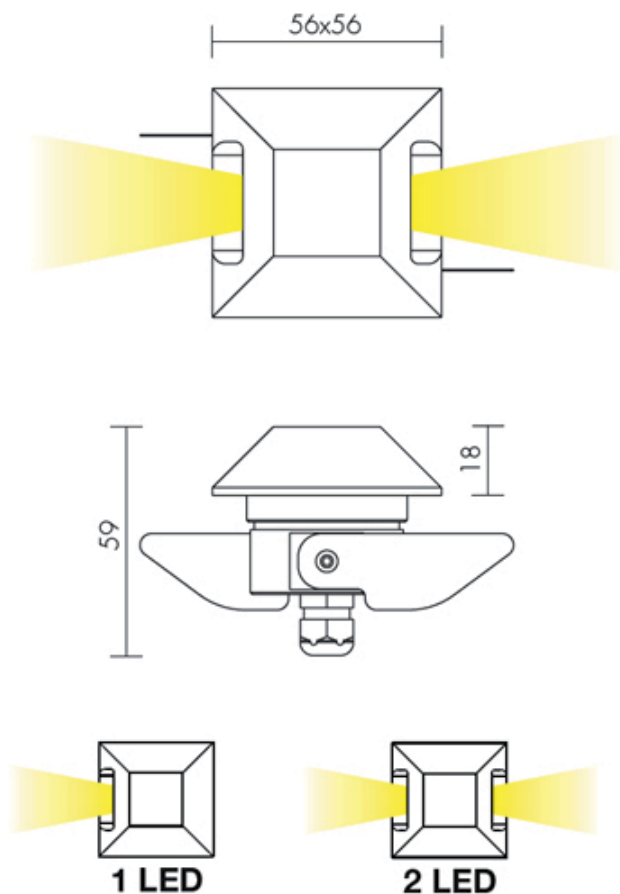

LED - VERLICHTING .be

1/2 LED 1/2W 350/500mA

BEAM 2.1

IP67

 Ø 45

 0,46

SETTINGS

CODE

BASE CODE	N° LED	W POWER	LED COLOUR	SPOT LIGHT	FINISHING
CD21	1	1	0 ○ White	D 110°	I Inox A Aluminium H Aluminium Black
	2	2 ONLY 1 LED	1 ● Blue 5 ● White 3000°K		

LED - VERLICHTING .be

TECHNICAL DRAWING