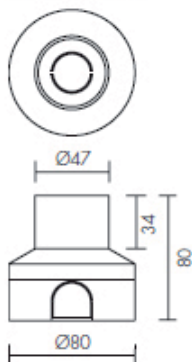

ACCESSORIES

ACCESSORIES